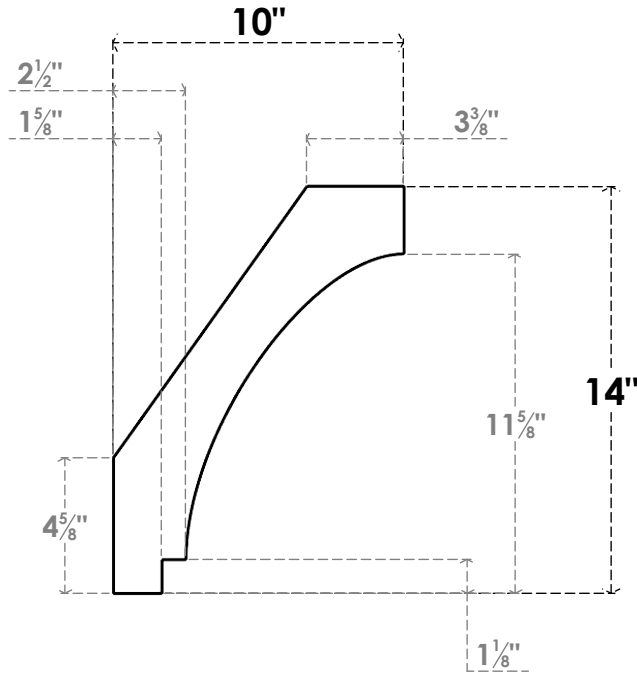

ITEM NUMBER: BRCPO050X10000X14000IMP

5"W X 10"D X 14"H IMPERIAL ARCHITECTURAL GRADE PVC OPEN BRACE

SIDE PROFILE

FRONT PROFILE

ISOMETRIC

EKENA MILLWORK
2300 WEST MAIN ST.
CLARKSVILLE, TX 75426
TOLL FREE: 866-607-0453
WWW.EKENAMILLWORK.COM