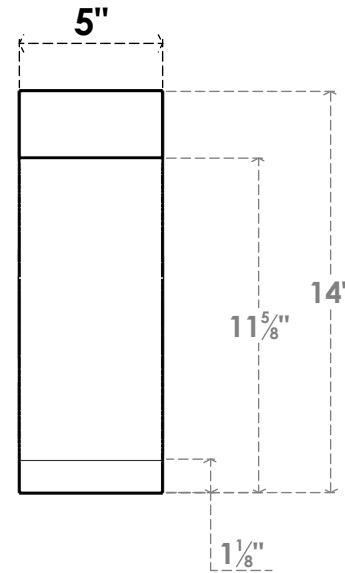

ITEM NUMBER: BRCPO050X10000X14000IMP

5"W X 10"D X 14"H IMPERIAL ARCHITECTURAL GRADE PVC OPEN BRACE

SIDE PROFILE

FRONT PROFILE

ISOMETRIC

EKENA MILLWORK
2300 WEST MAIN ST.
CLARKSVILLE, TX 75426
TOLL FREE: 866-607-0453
WWW.EKENAMILLWORK.COM

NOTES

1. INSTALLATION TO BE COMPLETED IN ACCORDANCE WITH MANUFACTURER'S SPECIFICATIONS.
2. DRAWING MAY NOT BE TO SCALE
3. THIS DRAWING IS INTENDED FOR DESIGN AND PLANNING PURPOSES ONLY.
4. ALL INFORMATION CONTAINED HEREIN WAS CURRENT AT THE TIME OF DEVELOPMENT BUT MUST BE REVIEWED AND APPROVED BY THE PRODUCT MANUFACTURER TO BE CONSIDERED ACCURATE.
5. ARCHITECTURAL GRADE PVC PRODUCTS ARE MADE FROM EXPANDED CELLULAR PVC AND COME NATURALLY WHITE BUT MAY BE PAINTED