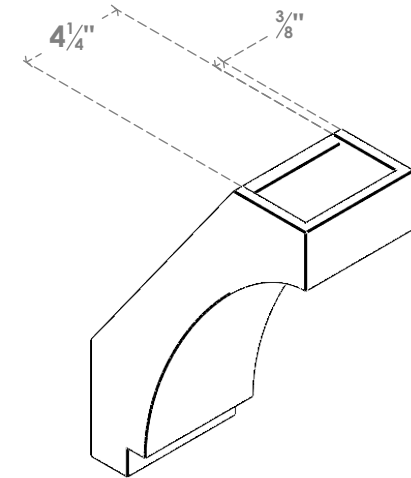

ITEM NUMBER: BRCPO050X10000X14000IMP

5"W X 10"D X 14"H IMPERIAL ARCHITECTURAL GRADE PVC OPEN BRACE

SIDE PROFILE

FRONT PROFILE

ISOMETRIC

EKENA MILLWORK
2300 WEST MAIN ST.
CLARKSVILLE, TX 75426
TOLL FREE: 866-607-0453
WWW.EKENAMILLWORK.COM